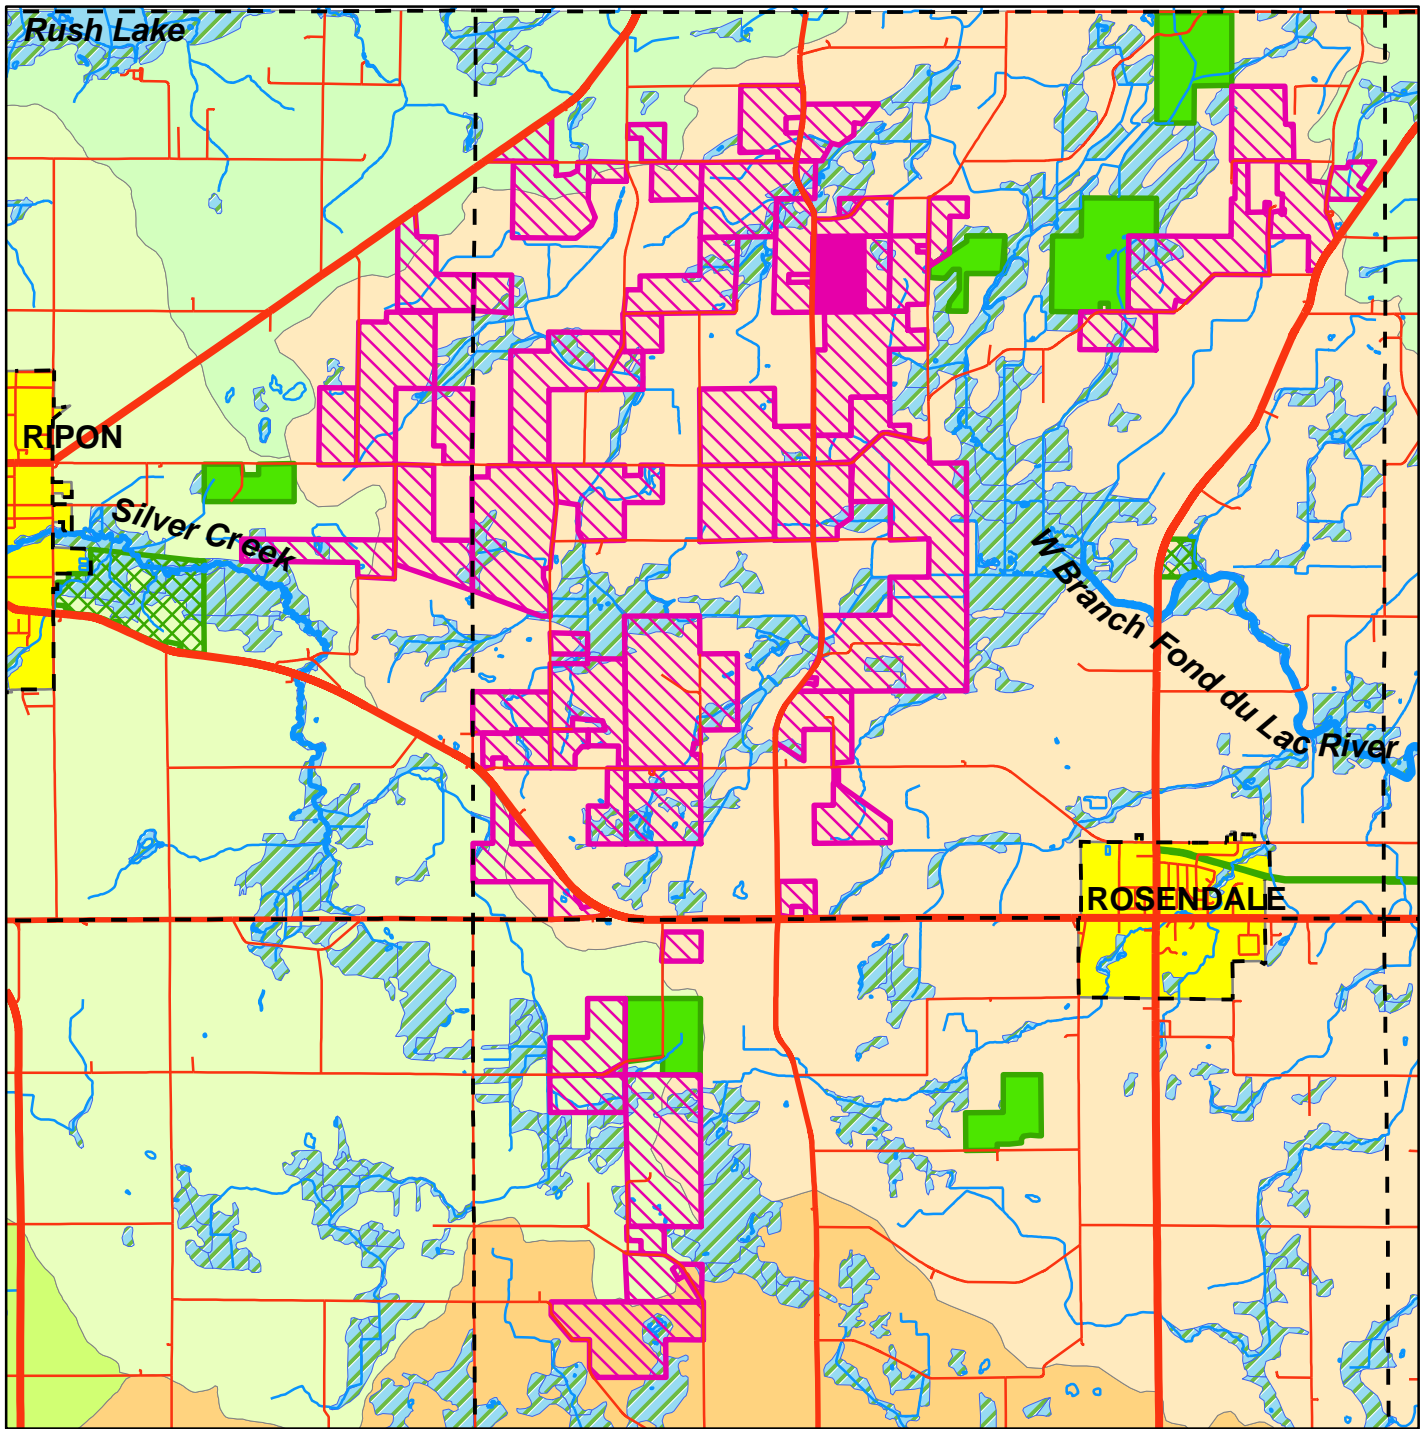

Rosendale CAFO -- Planned Spreading -- Liquid Manure

- | | | |
|-----------------|----------------------------|-------------------|
| state highways | Rosendale CAFO | watersheds |
| major roads | liquid manure | Big Green Lake |
| other roads | wetlands | Fond du Lac River |
| town lines | waterways | Fox River |
| municipalities | DNR impaired waters | Upper Grand River |
| parks & trails | W Br Fond Du Lac River | Upper Rock River |
| DNR public land | Silver Creek | |

Manure layer data provided by WI DNR as submitted by Rosendale Dairy
 All other layers courtesy of Fond du Lac County and WI DNR
 Prepared for PEPL by Karl Beres of Ripon College, using ESRI's ArcMap 9.2